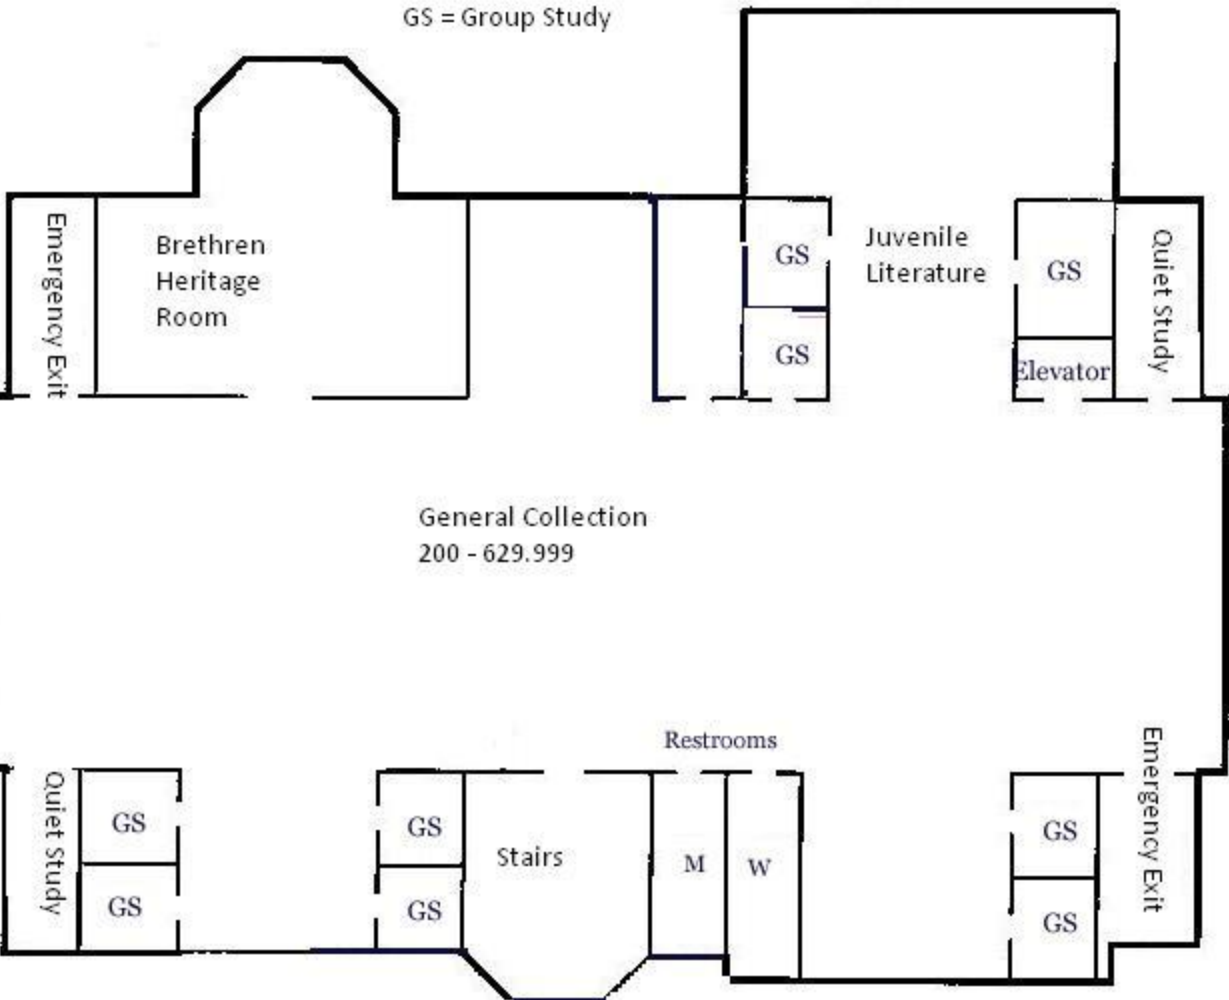

THE HIGH LIBRARY at ELIZABETHTOWN COLLEGE

Level 1

Level 2 Entrance Level

Level 3

GS = Group Study

Level 4 - Mezzanine