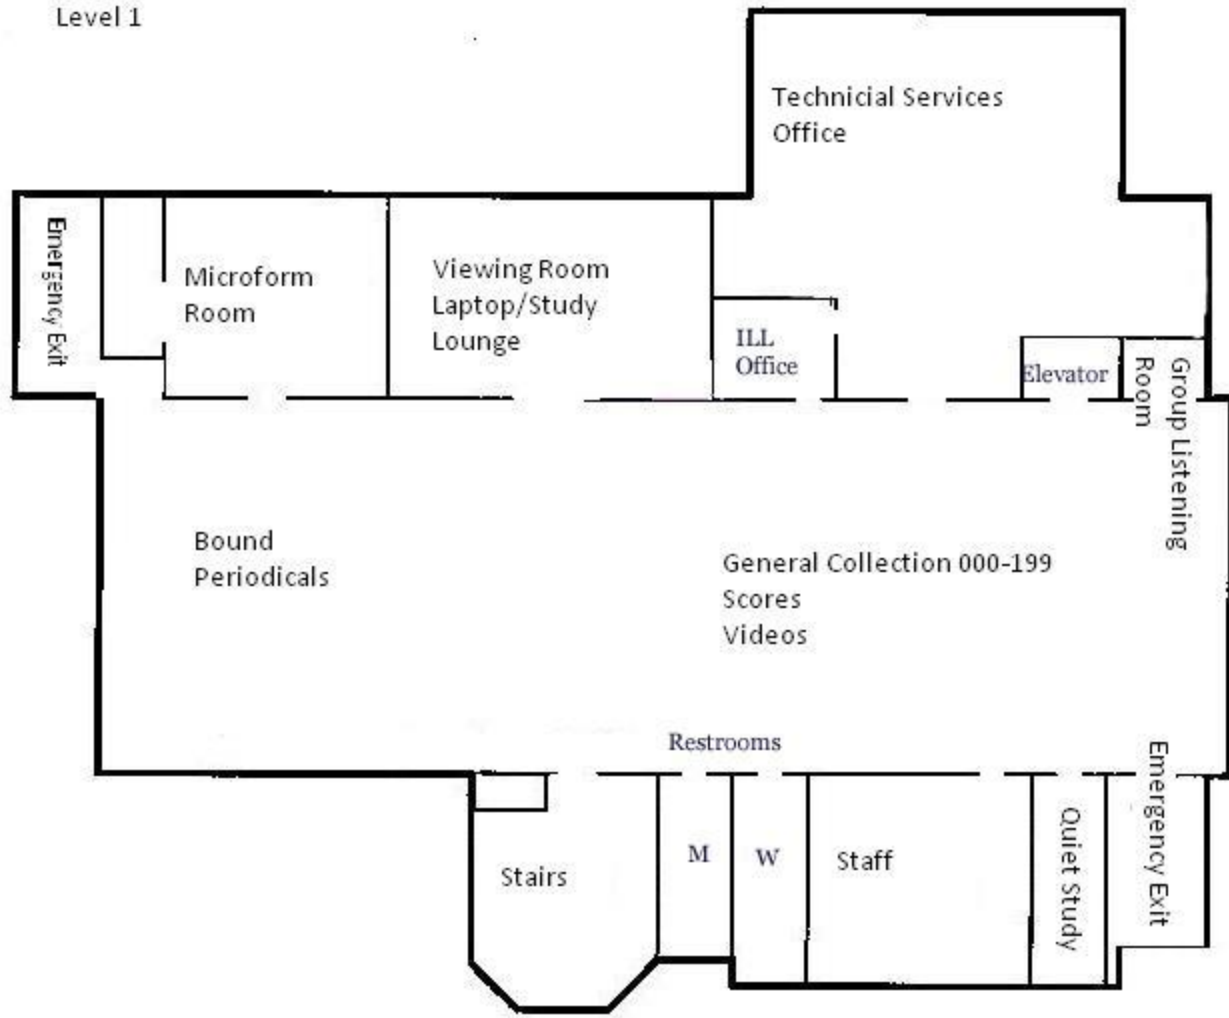

THE HIGH LIBRARY at ELIZABETHTOWN COLLEGE

Level 1

Level 2 Entrance Level

Level 3

GS = Group Study

Level 4 - Mezzanine